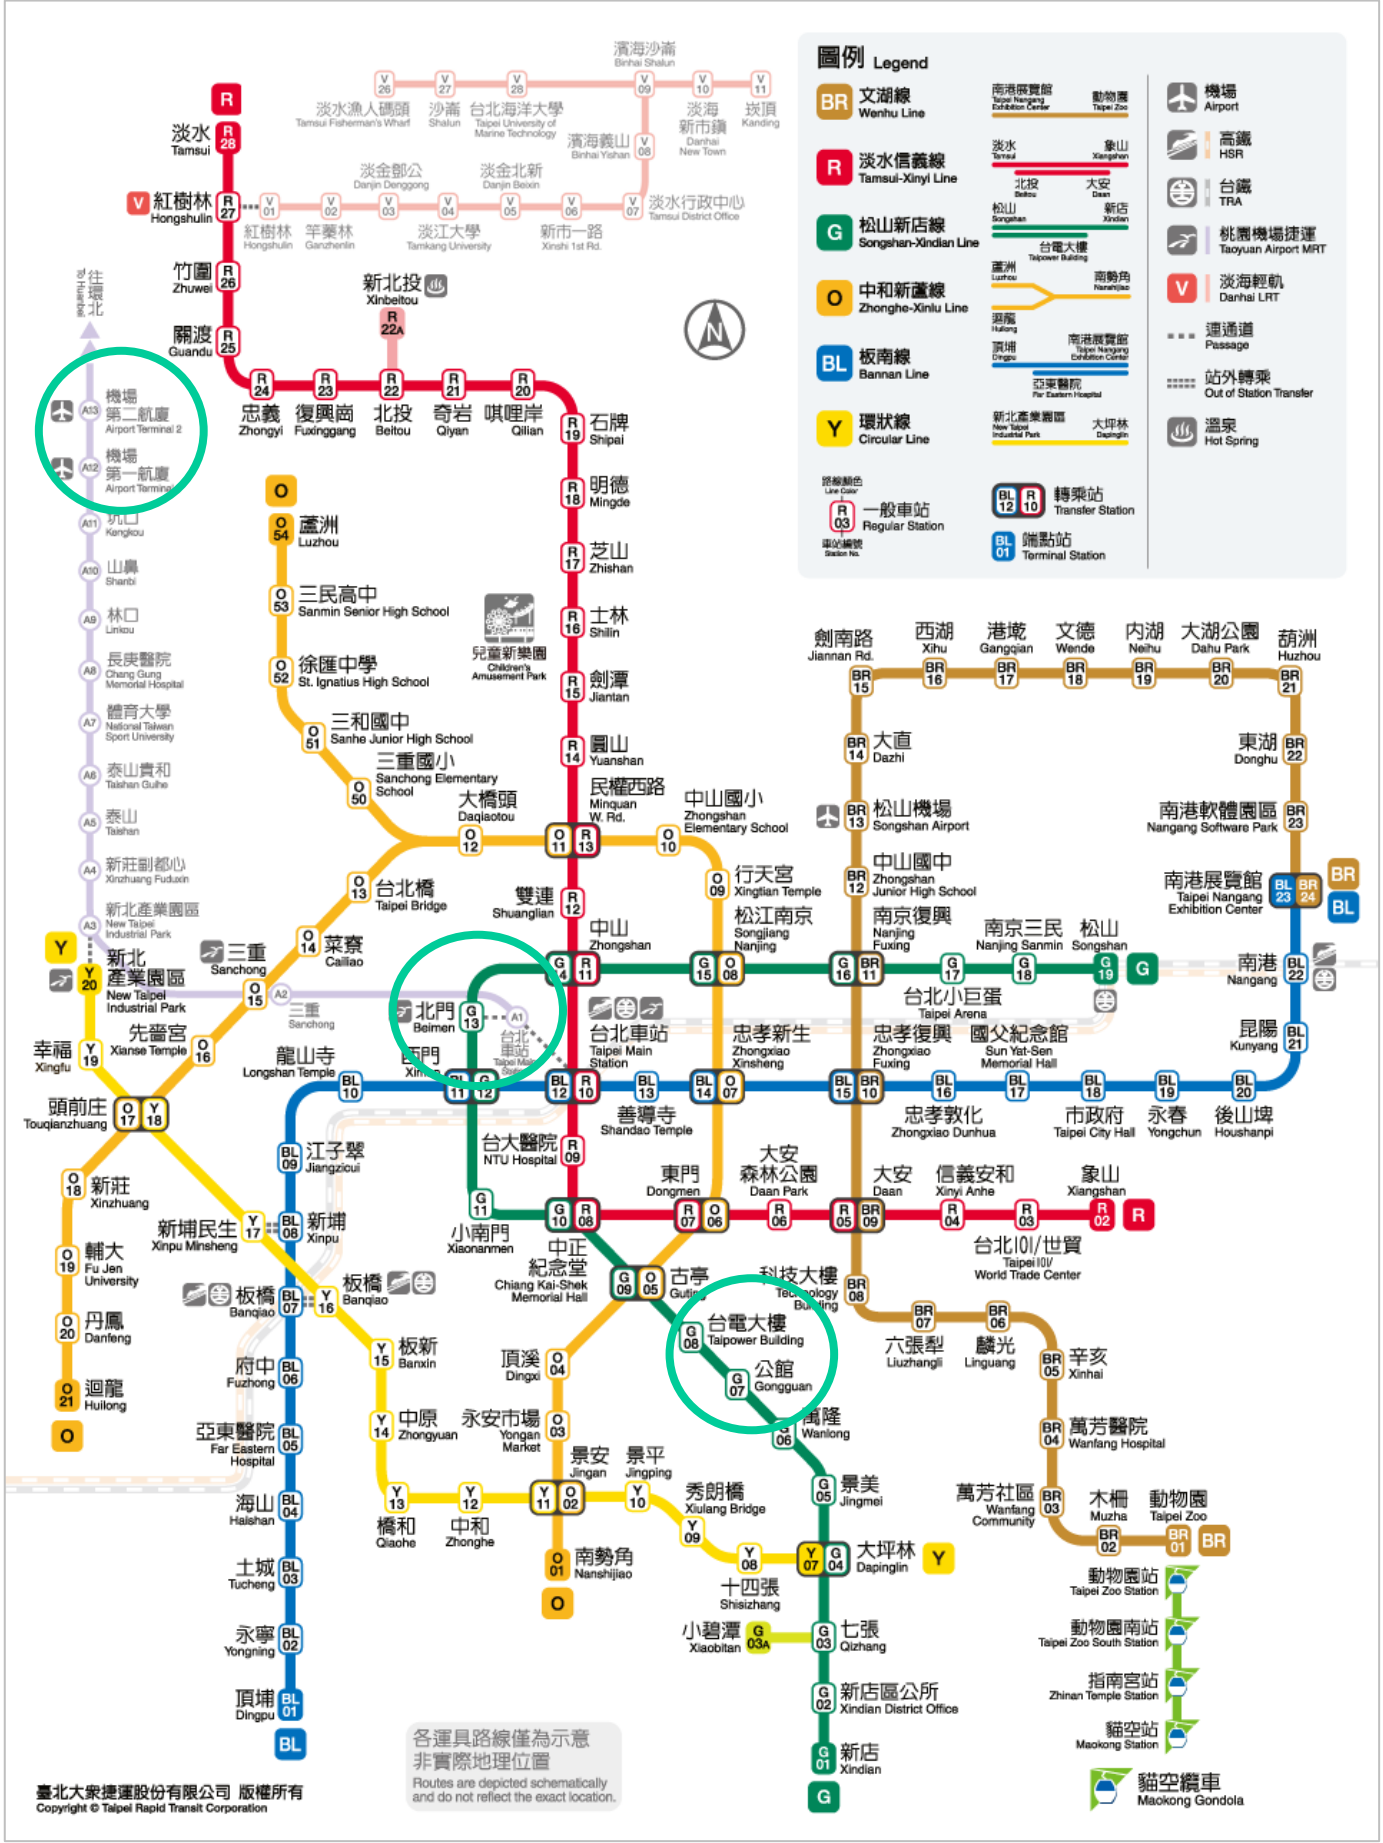

Directions to the Institute

From Taoyuan International Airport (TPE):

- Taoyuan Airport MRT (Airport Express) to Taipei Main Station, then take Taxi or Taipei Metro**
Airport Express is available from the airport to A1 Taipei Main Station. The purple express train takes only 35 minutes from the airport to A1 Taipei Main Station. It costs TWD160 per ride. For more information, please refer to <https://www.travel.taipei/en/information/taoyuanmetro>

After exiting from A1 Taipei Main Station, you can take taxi. Please show “Address” on p.4 to the taxi driver. Another option is to take Taipei Metro Green Line at **G13 Beimen station** and get off at **G08 Taipower Building station** or **G07 Gongguang station**.

各運具路線僅為示意
非實際地理位置
Routes are depicted schematically
and do not reflect the exact location.

G08 Taipower Building station and G07 Gongguan station are both 20 minutes walking distance away from our Institute.

2. Taxi

Taxis operating by shifts are located at the west side (meeting point 26) of the Terminal 1's and Terminal 2's Arrivals Lobby at the Taoyuan International Airport (TPE). They provide transportation services 24 hours a day.