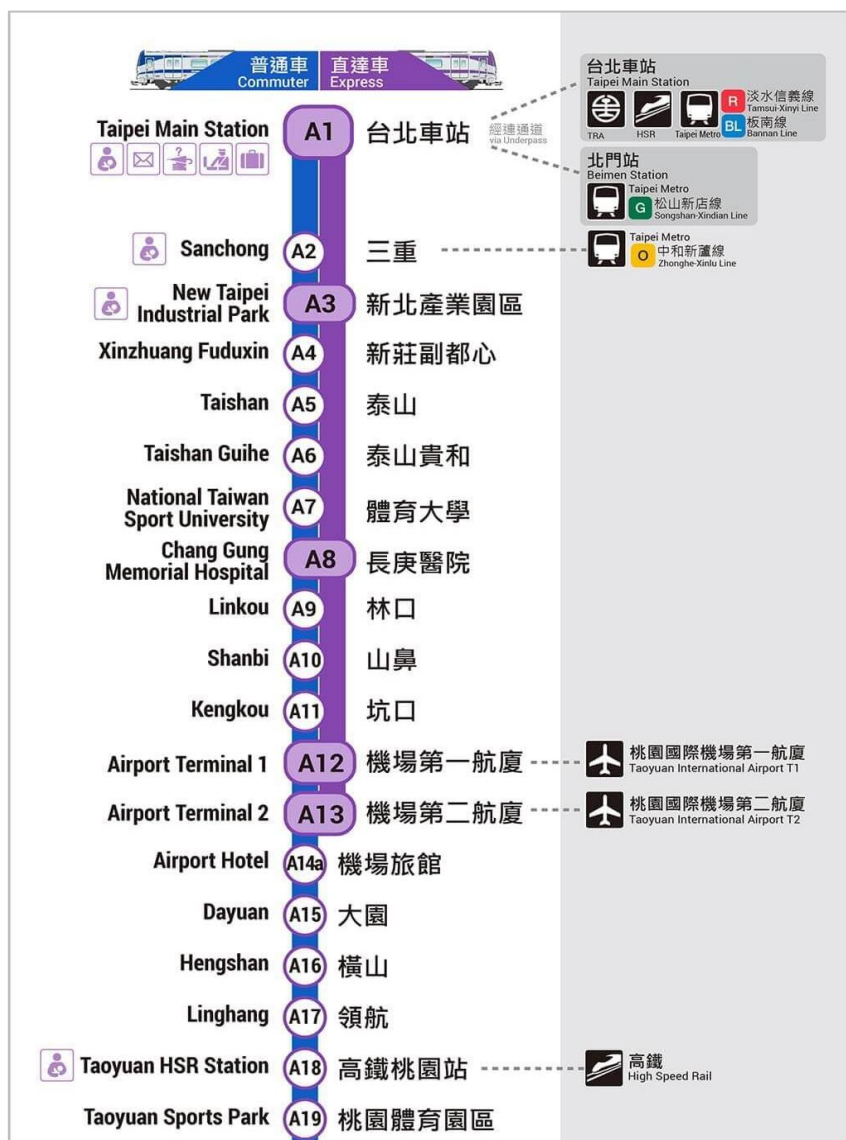

Directions to the Institute

From Taoyuan International Airport (TPE):

- Taoyuan Airport MRT (Airport Express) to Taipei Main Station, then take Taxi or Taipei Metro**
Airport Express is available from the airport to A1 Taipei Main Station. The purple express train takes only 35 minutes from the airport to A1 Taipei Main Station. It costs TWD160 per ride. For more information, please refer to <https://www.travel.taipei/en/information/taoyuanmetro>

After exiting from A1 Taipei Main Station, you can take taxi. Please show “Address” on p.4 to the taxi driver. Another option is to take Taipei Metro Green Line at **G13 Beimen station** and get off at **G08 Taipower Building station** or **G07 Gongguang station**.

各運具路線僅為示意
非實際地理位置
Routes are depicted schematically
and do not reflect the exact location.

G08 Taipower Building station and G07 Gongguan station are both 20 minutes walking distance away from our Institute.

2. Taxi

Taxis operating by shifts are located at the west side (meeting point 26) of the Terminal 1's and Terminal 2's Arrivals Lobby at the Taoyuan International Airport (TPE). They provide transportation services 24 hours a day.